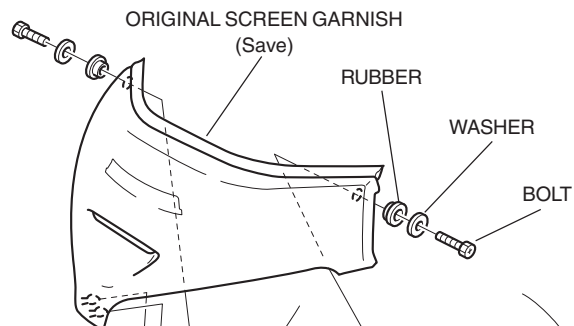

2. Remove the bolts, rubbers and washers from the original screen garnish.