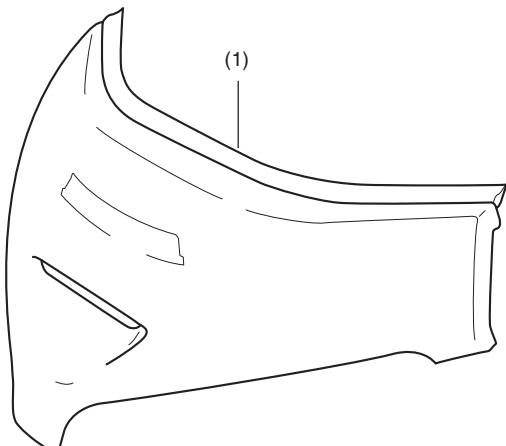

PARTS LIST

No.	Description	Qty
(1)	Chrome screen garnish	1

TOOLS REQUIRED

Box-end wrench (10 mm)

INSTALLATION

1. Fold down the right and left rear view mirrors forward as shown.

RIGHT REAR VIEW MIRROR

LEFT REAR VIEW MIRROR