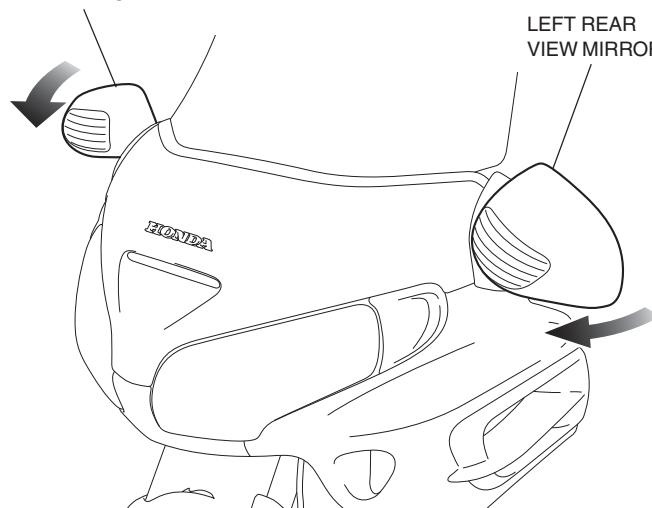

PARTS LIST

No.	Description	Qty
(1)	Chrome screen garnish	1

TOOLS REQUIRED

Box-end wrench (10 mm)

INSTALLATION

1. Fold down the right and left rear view mirrors forward as shown.

RIGHT REAR VIEW MIRROR

LEFT REAR VIEW MIRROR